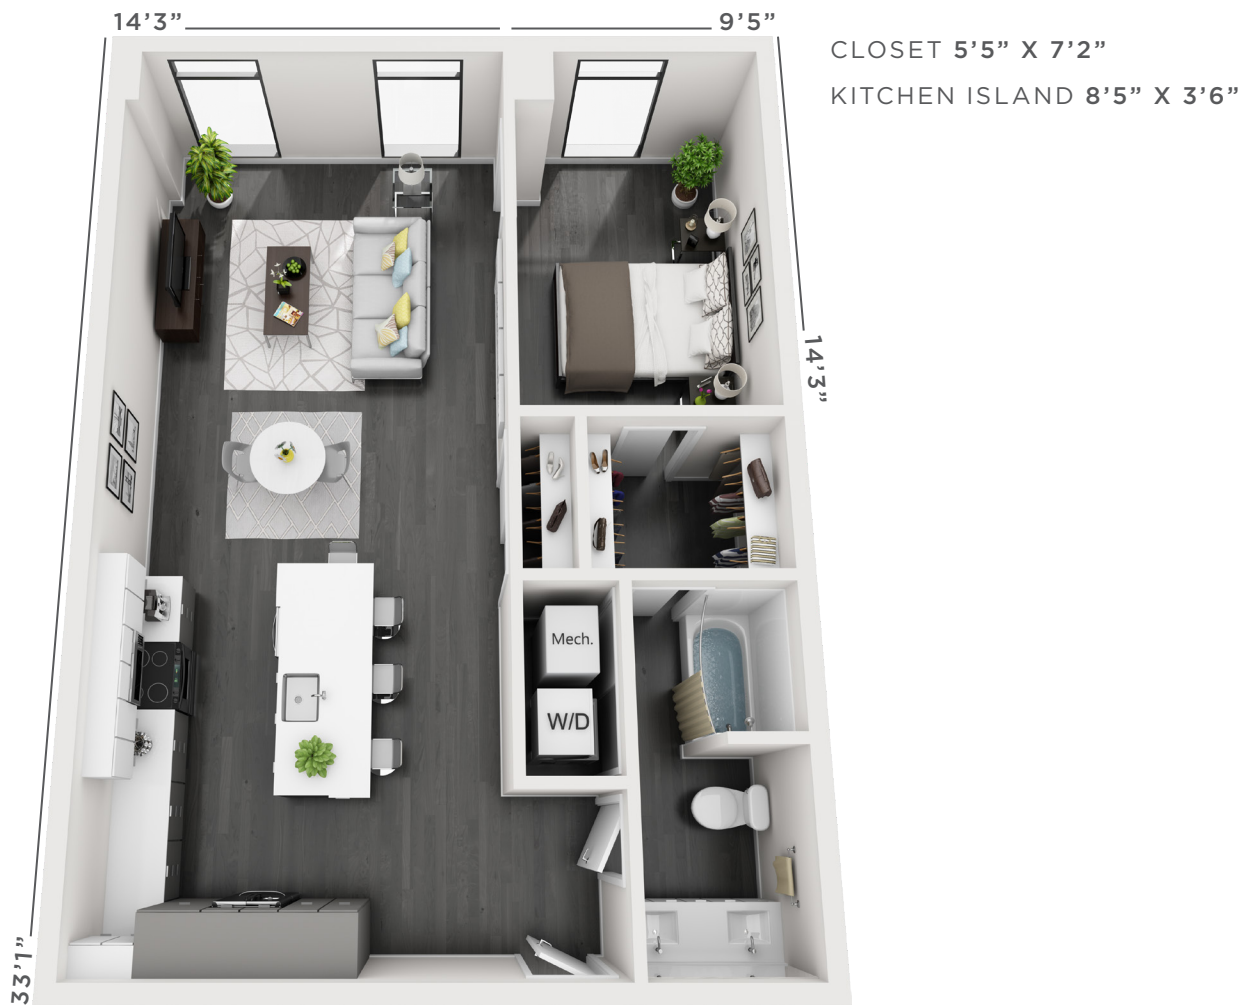

THE BEACON

C L E V E L A N D

SOUTH VIEW

864 SQ FT / 1 BED, 1 BATH

UNIT NUMBER

1006-GREY | 1206-GREY | 1506-GREY | 1706-GREY

1906-GREY 2106-GREY | 2306-GREY | 2506-GREY

2706-GREY

*MEASUREMENTS ARE APPROXIMATE